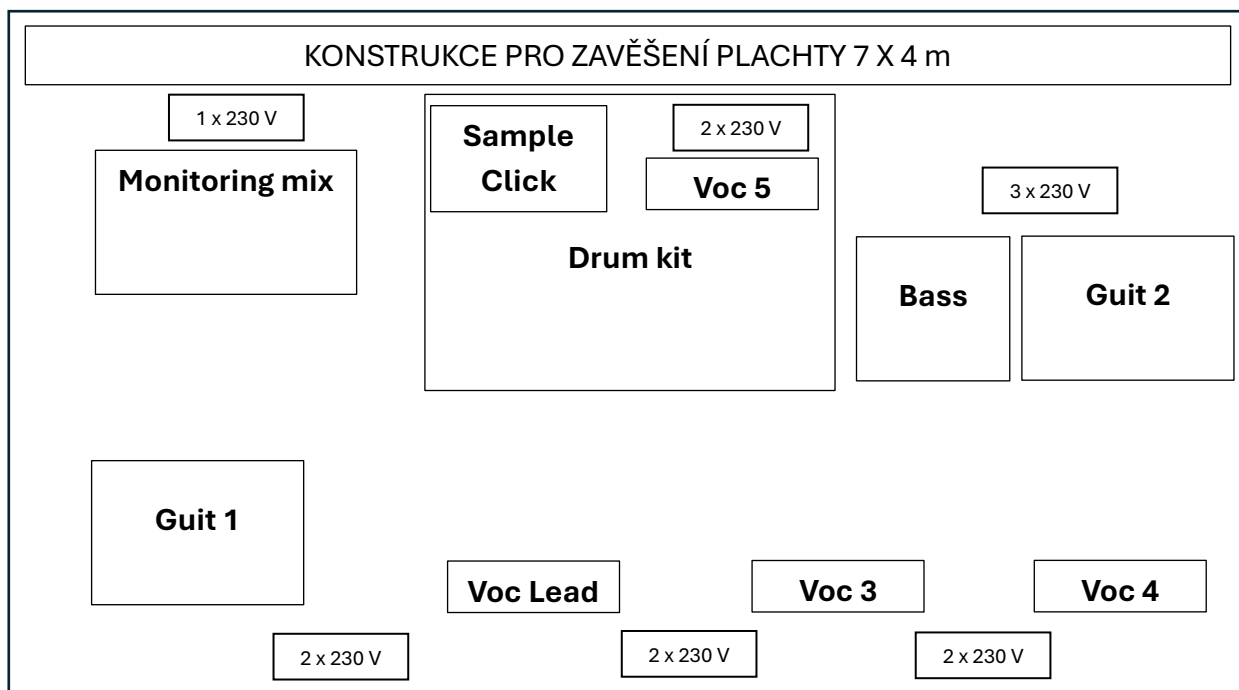

## STAGEPLAN, INPUTLIST

Inputlist			
	Nástroj	Snímání	Poznámka
1	Kick	Drums mic set	
2	Snare		
3	Hi-hat		
4	Tom		
5	FL. Tom		
6	Bass amp line	line XLR	
7	Bass DI	DI Box	
8	Guit 1	line XLR	Kemper – floor
9	Guit 2	line XLR	Kemper – rack
10	Click	line Jack	u bicí soupravy
11	Sample L	line Jack	
12	Sample R	line Jack	
13	Voc Lead	vlastní mic – WL	zároveň sax
14	Voc 3 (Bass)	mic	
15	Voc 4 (Guit 2)	mic	
16	Voc 5 (Drum kit)	mic vypínací	

Monitoring mix		
1	Guit 1	Wireless in-ear (mono)
2	Voc Lead	Wireless in-ear (mono)
3	Voc 3 (Bass)	Wireless in-ear (mono)
4	Voc 4 (Guit 2)	Wireless in-ear (mono)
5	Voc 5 (Drum kit)	Wired in-ear (mono)