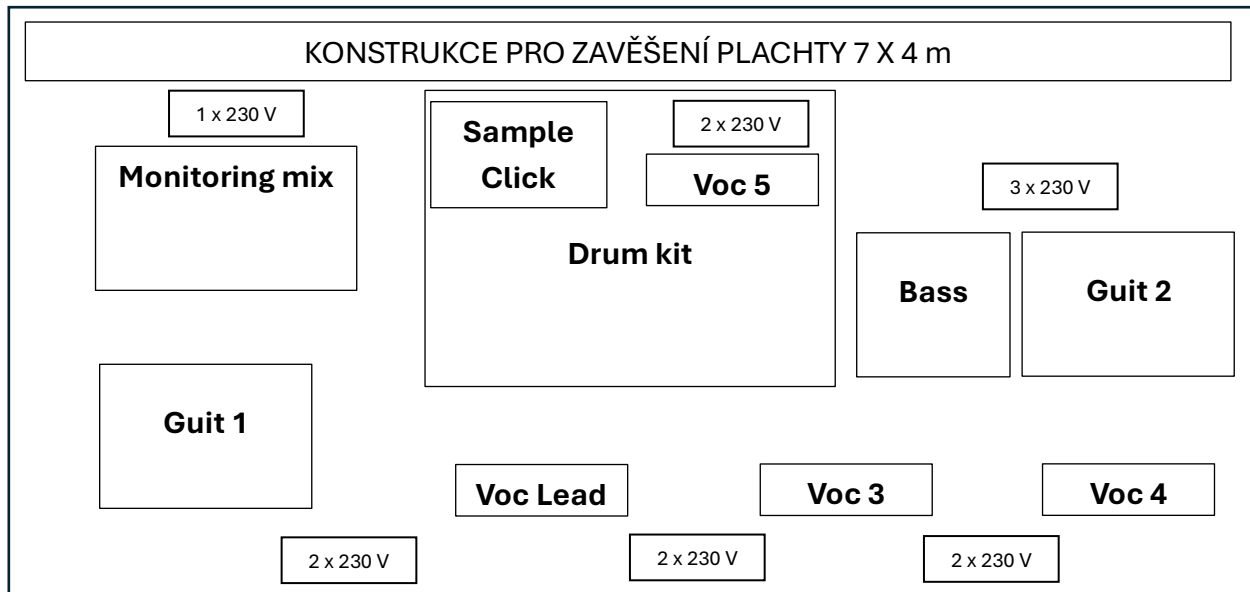

## STAGEPLAN, INPUTLIST

Inputlist			
	Nástroj	Snímání	Poznámka
1	Kick	Drums mic set	
2	Snare		
3	Hi-hat		
4	Tom		
5	-		
6	FL. Tom		
7	OH L (ride)		
8	OH R		
9	Bass amp line	line XLR	
10	Bass DI	DI Box	
11	Guit 1	line XLR	Kemper – floor
12	Guit 2	line XLR	Kemper – rack
13	Click	line Jack	u bicí soupravy
14	-		
15	Sample L	line Jack	
16	Sample R	line Jack	
17-20	-		
21	Voc Lead	vlastní mic – WL	zároveň sax
22	Voc 3 (Bass)	mic	
23	Voc 4 (Guit 2)	mic	
24	Voc 5 (Drum kit)	mic vypínací	

Monitoring mix		
1	Guit 1	Wireless in-ear (mono)
2	Voc Lead	Wireless in-ear (mono)
3	Voc 3 (Bass)	Wireless in-ear (mono)
4	Voc 4 (Guit 2)	Wireless in-ear (mono)
5	Voc 5 (Drum kit)	Wired in-ear (mono)